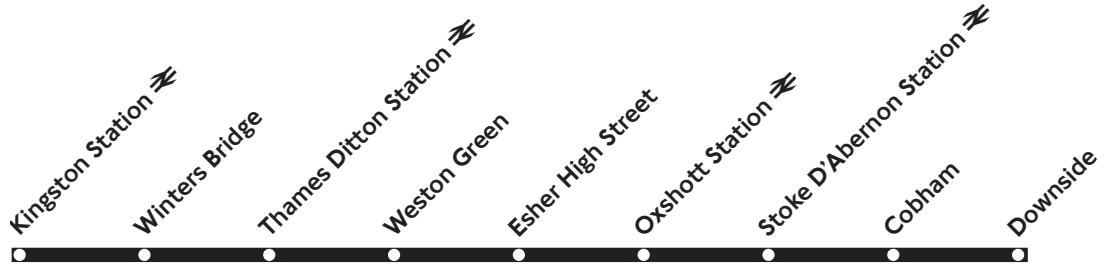

## Kingston - Esher - Downside

TfL Bus Passes, Travelcards, Saver Tickets and Oyster Cards are not accepted on this service.

### No service on Saturday, Sunday or Public Holidays

R - Operates on request of passengers already on board at Cobham Waitrose

Route 513 is operated on behalf of Surrey County Council

Operated by Cardinal Buses (020 3109 0700)